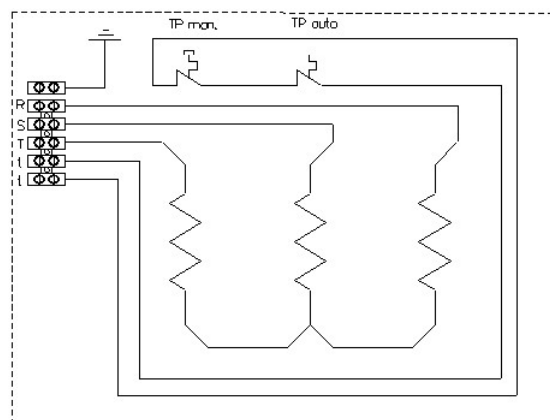

THREE PHASES