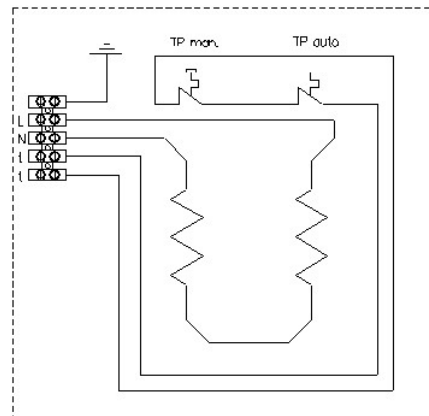

SINGLE PHASE