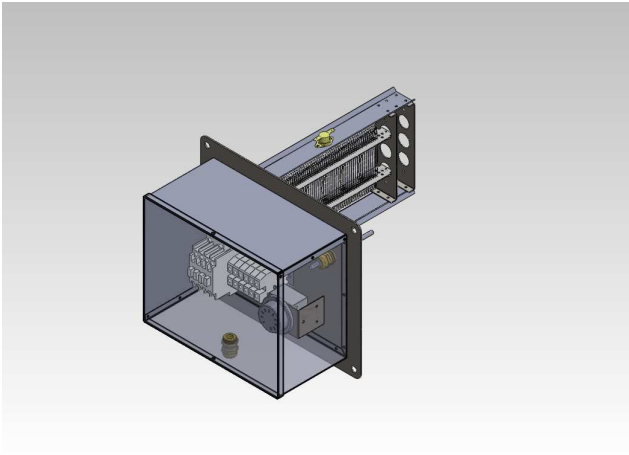

## REF-FL-SC HEATERS SERIES

Electric wire heater for duct insertion mounted on galvanzied steel frame and complete with :

- Automatic thermal protection;
- Manual thermal protection;
- Protection grid on both sides;
- Front flange with junction box, terminal block and cable clamp.

This heaters are equipped with automatic and manual reset thermal protection, calibrated for intervening in case of no or poor ventilation.

The front flange allows easy insertion in rectangular duct.

<b>REF-FL WIRE HEATERS SERIES</b>				
<b>Code</b>	<b>Frame dimension Lxhxp (mm)</b>	<b>Front flange dimension Lxhxp (mm)</b>	<b>Power (W)</b>	<b>Voltage (V)</b>
REF-FL-SC	300x240/270x45	400x350x150	2000	230-1
REF-FL-SC	400x240/270x45	400x350x150	3000	230-1
REF-FL-SC	500x240/270x45	400x350x150	4000	230-1
REF-FL-SC	600x240/270x45	400x350x150	4500	230-1
REF-FL-SC	300x240/270x45	400x350x150	3000	400-3
REF-FL-SC	400x240/270x45	400x350x150	4500	400-3
REF-FL-SC	500x240/270x45	400x350x150	6000	400-3
REF-FL-SC	600x240/270x45	400x350x150	8000	400-3
REF-FL-SCT	300x240/270x45	400x350x150	2000	230-1
REF-FL-SCT	400x240/270x45	400x350x150	3000	230-1
REF-FL-SCT	500x240/270x45	400x350x150	4000	230-1
REF-FL-SCT	600x240/270x45	400x350x150	4500	230-1
REF-FL-SCT	300x240/270x45	400x350x150	3000	400-3
REF-FL-SCT	400x240/270x45	400x350x150	4500	400-3
REF-FL-SCT	500x240/270x45	400x350x150	6000	400-3
REF-FL-SCT	600x240/270x45	400x350x150	8000	400-3
REF-FL-SCTTC	300x240/270x45	400x350x150	2000	230-1
REF-FL-SCTTC	400x240/270x45	400x350x150	3000	230-1
REF-FL-SCTTC	500x240/270x45	400x350x150	4000	230-1
REF-FL-SCTTC	600x240/270x45	400x350x150	4500	230-1
REF-FL-SCTTC	300x240/270x45	400x350x150	3000	400-3
REF-FL-SCTTC	400x240/270x45	400x350x150	4500	400-3
REF-FL-SCTTC	500x240/270x45	400x350x150	6000	400-3
REF-FL-SCTTC	600x240/270x45	400x350x150	8000	400-3